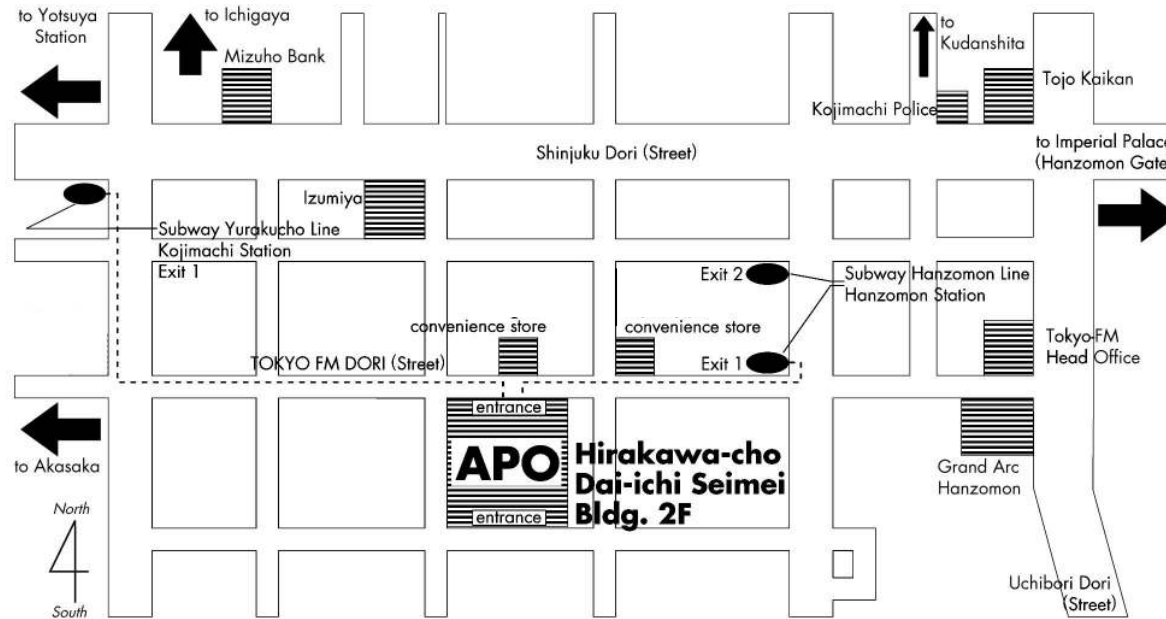

Asian Productivity Organization – Hirakawa-cho Dai-ichi Seimei Bldg. 2F, 1-2-10 Hirakawa-cho, Chiyoda-ku, Tokyo 102-0093, Japan
 Tel: 81-3-5226 3920 • Fax: 81-3-5226 3950 • E-mail: apo@apo-tokyo.org

Distance from train stations

- 15 minutes walk from Yotsuya Station (JR, Marunouchi Subway Line & Nanboku Subway Line)
- 2 minutes walk from Exit.1 of Hanzomon Station (Hanzomon Subway Line)
- 5 minutes walk from Exit.1 of Kojimachi Station (Yurakucho Subway Line)